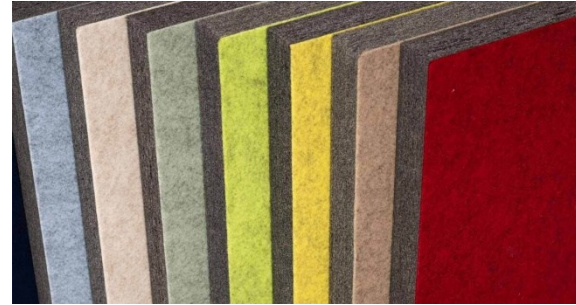

PET BOARD ACOUSTIC

FARB-PALETTE

STANDARD COLOR

LAMINATED COLOR

COMPLETE COLOR